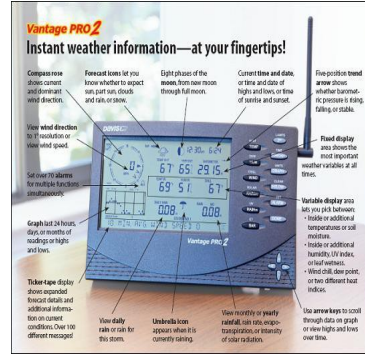

Pertinent Information

LARC Table hand outs

Davis Weather stations Wired or wireless available