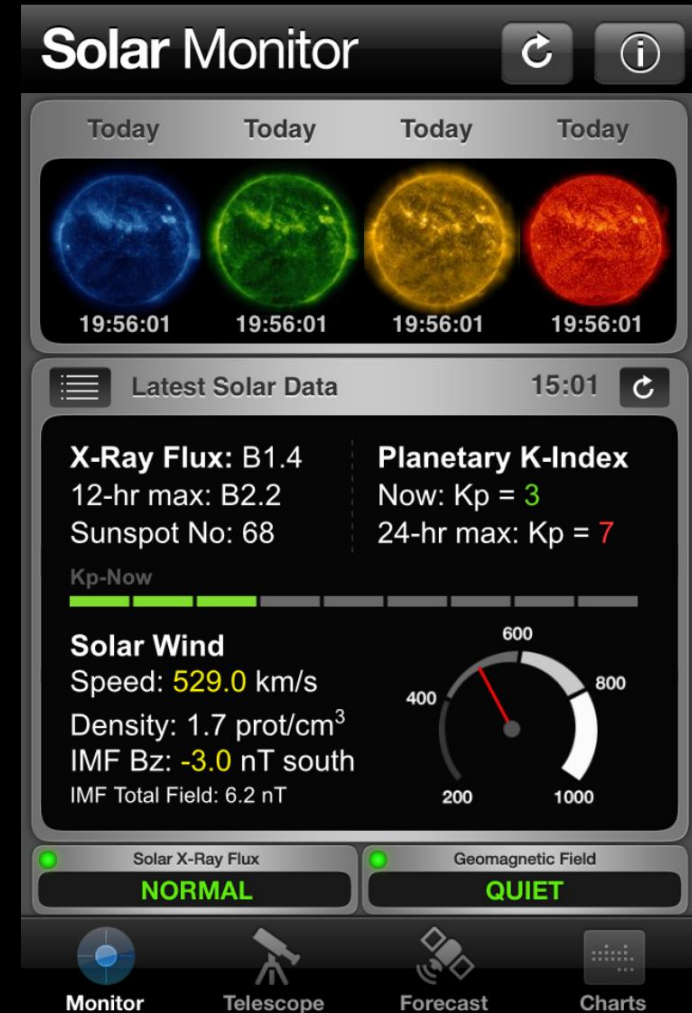

\$3.99

The screenshot shows the DXSpot mobile app interface. At the top, the status bar displays 'AT&T Wi-Fi', '15:00', and various system icons. Below the status bar, there are three tabs: 'Filter', 'DX-Filtered 1506z', and 'Cmd'. The main content area displays a list of radio clusters, each with a call sign, a flag, a country name, a frequency, a time zone, and an information icon. The clusters listed are:

Zulu Time

Gives the time in multiple time zones at once – in BIG NUMBERS so I can see it at a glance.

\$0.99

Edit

Add

Zulu Time

20:01:31

Monday, March 7 2016

Eastern Time [GMT -5]

15:01:31

Monday, March 7 2016

Central Time [GMT -6]

14:01:31

Monday, March 7 2016

Zulu Time

Offset Time

Multiple Zones

Solar Monitor

All the solar and space weather data you ever wanted to know.

Alerts for major events, CME, flare, geo storms etc.

\$4.99

BRYCE
CANYON
NATIONAL PARK
UNITED STATES
DEPARTMENT OF THE INTERIOR
NATIONAL PARK SERVICE