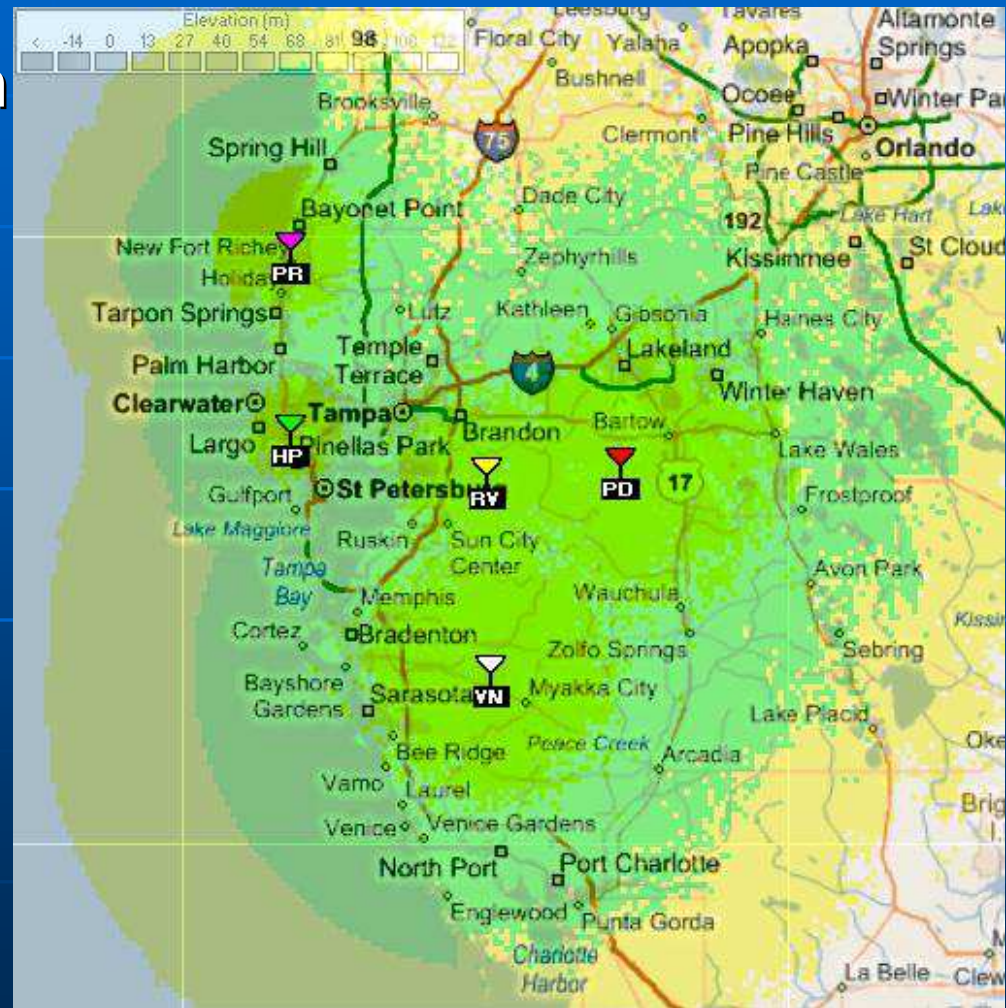

NI4CE Repeater
System

2 Meter/440

QCWA Net

Saturday@9:00am

NI4CE Repeater
System

2 Meter/440

NI4CE Repeater System

- **PD**-Pebbledale
442.825+ 100.0
- **RV**-Riverview
442.550+ 100.0
- **HP**-High Point
145.290- 100.0
443.450+ 100.0
- **VN**-Verna
145.430- 100.0
442.950+100.0